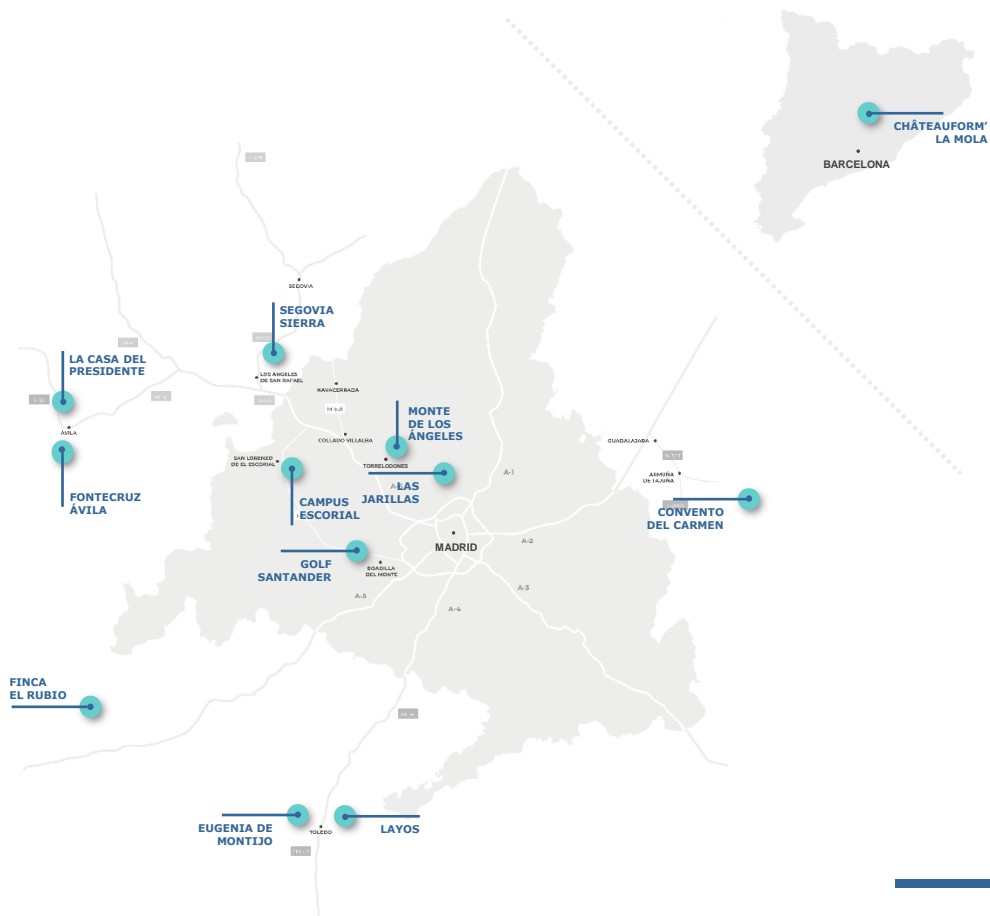

Trabajamos **exclusivamente para las empresas**, dando soporte a sus acciones de **formación y eventos corporativos**.

inspiring exceptional