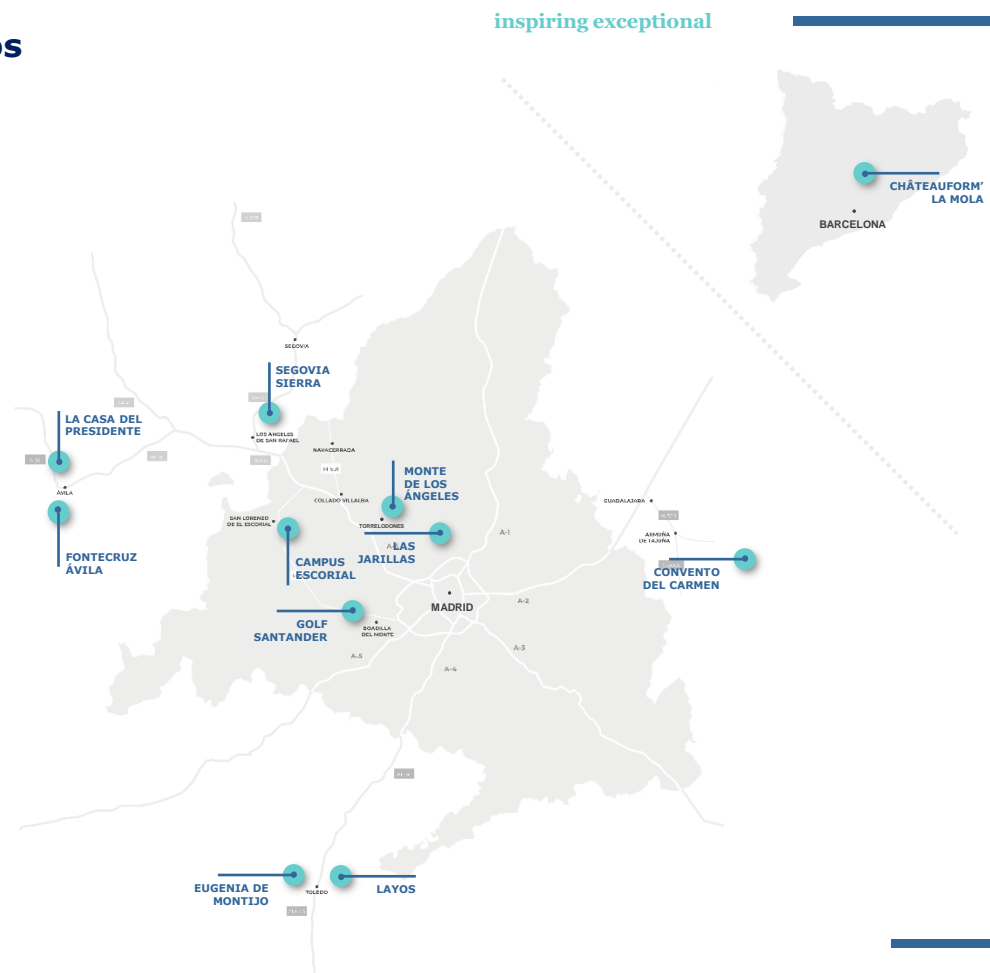

Trabajamos **exclusivamente para las empresas**, dando soporte a sus acciones de **formación y eventos corporativos**.