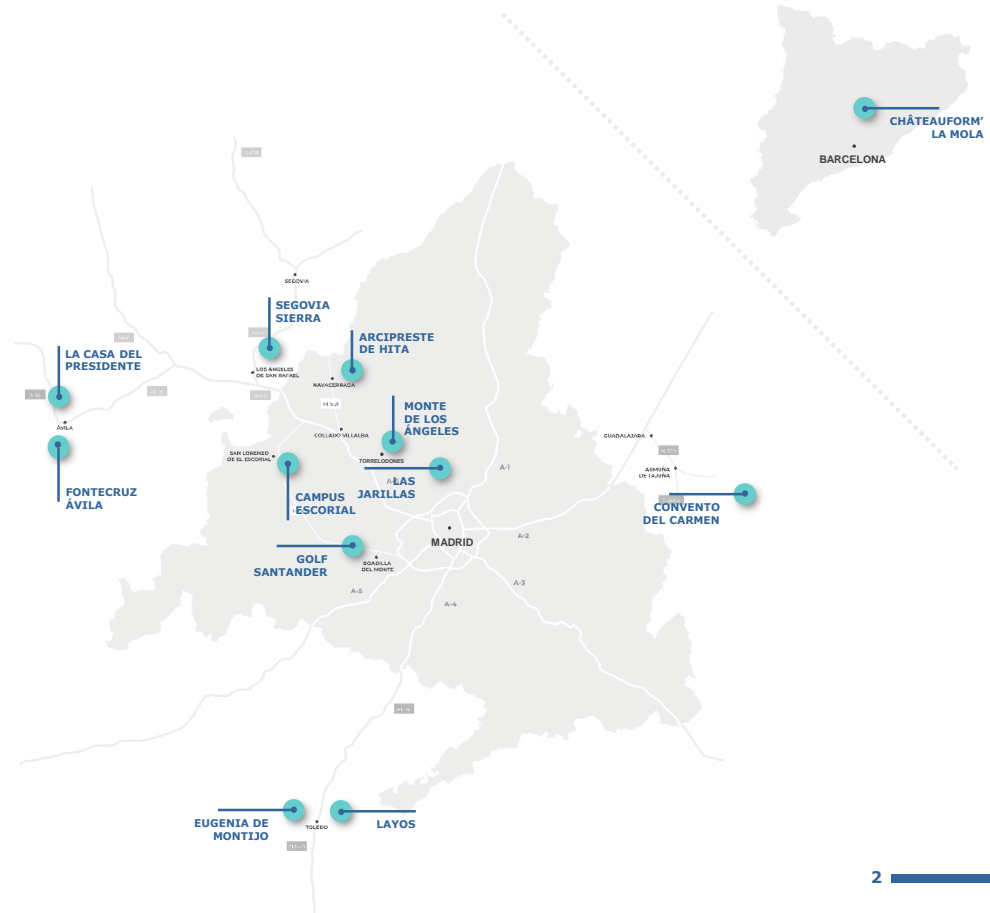

We work **only for companies**, supporting their **corporate training and events**.

inspiring exceptional