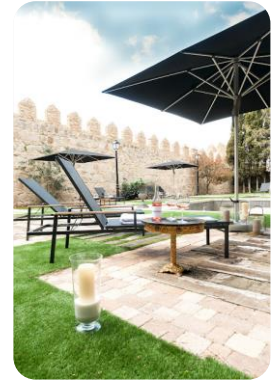

Venues that adapts to your needs

Want to see more pictures? Click [here](#)