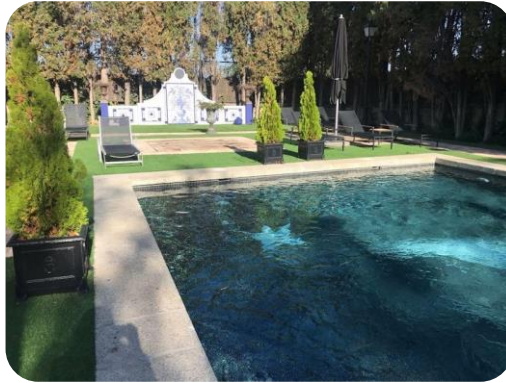

Venues that adapts to your needs

Want to see more pictures? Click [here](#)