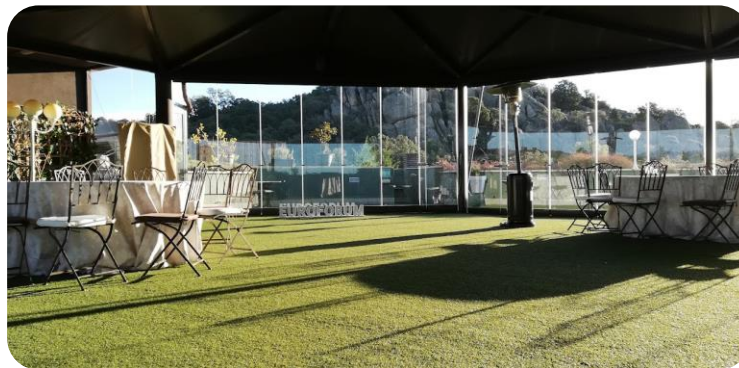

Venues that adapts to your needs

EUROFORUM

Want to see more pictures? Click [here](#)