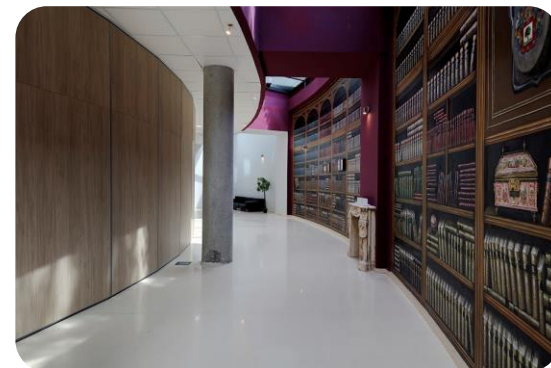

Venues that adapts to your needs

EUROFORUM

Want to see more pictures? Click [here](#)