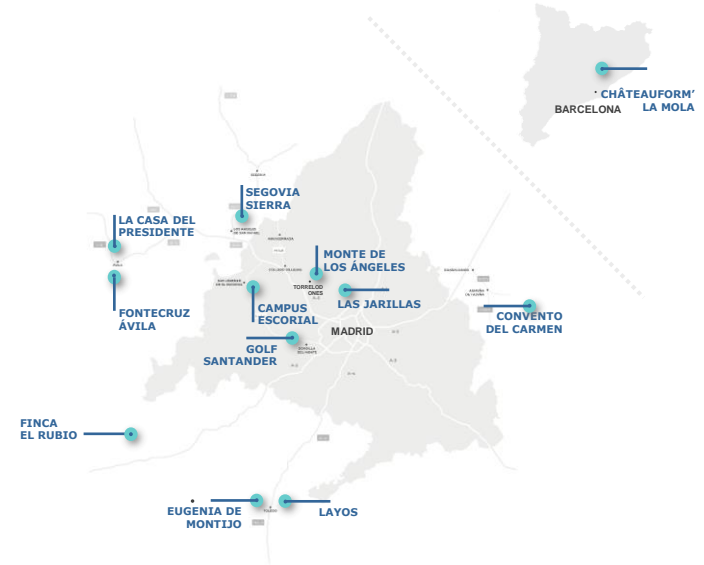

GOLF SANTANDER
Madrid

LAS JARILLAS
Madrid

MONTE DE LOS ÁNGELES
Torrelodones

CONVENTO DEL CARMEN
Guadalajara

EUGENIA DE MONTIJO
Toledo

LAYOS
Toledo

FINCA EL RUBIO
Toledo

SEGOVIA SIERRA
Segovia

LA CASA DEL PRESIDENTE
Ávila

FONTECRUZ ÁVILA
Ávila

CHÂTEAUFORM' LA MOLA
Tarrasa

BIG EVENTS
Featured events

CAMPUS
Large groups

CREATE
Creative development

HARMONY
Small groups

ONE DAY
Near the city

CITY
In the city

Monte de los Ángeles

Monte de Los Ángeles, in Torrelodones, in a stunning natural setting just 15 minutes from Madrid. It is a unique option for your meetings and corporate events.

- ▶ 2 auditoriums with natural light, one of which can be divided into four rooms.
- ▶ Maximum capacity of 650 people.
- ▶ Free Wifi access.
- ▶ Exclusive restoration of FIMA 1918.
- ▶ Green areas ideal for teambuilding activities.
- ▶ Private parking.