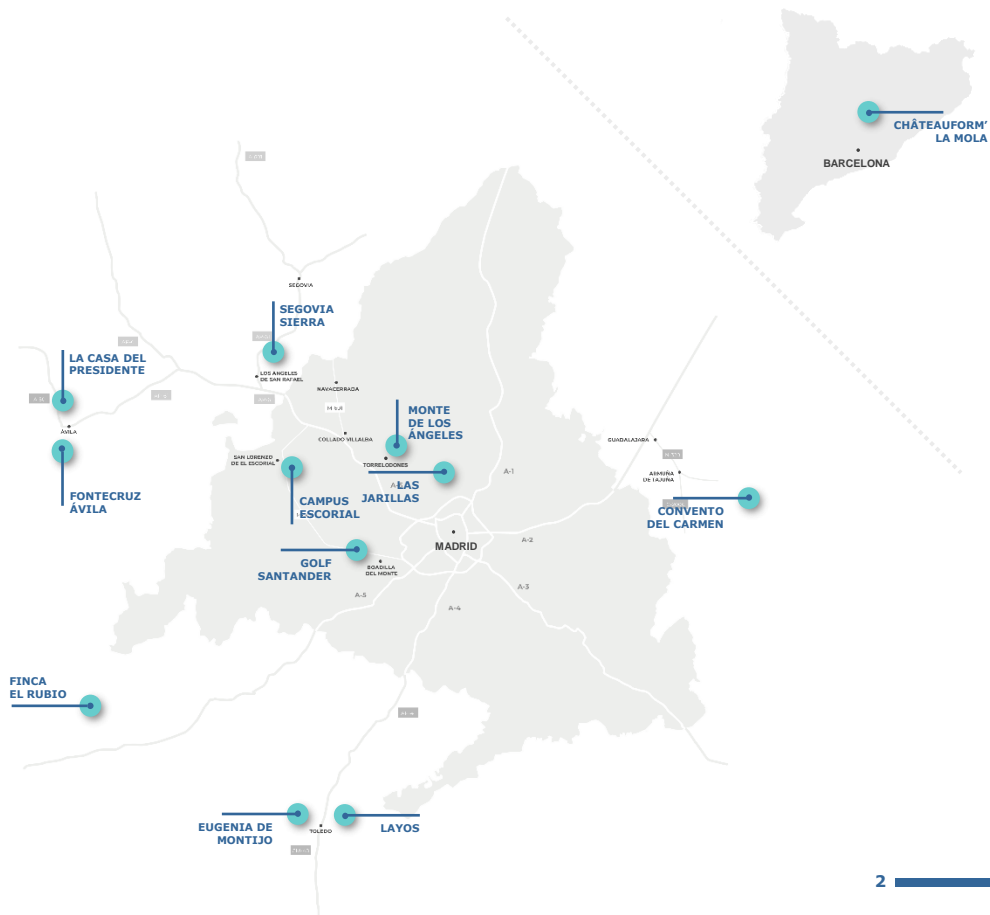

We work **only for companies**, supporting their **corporate training and events**.

inspiring exceptional